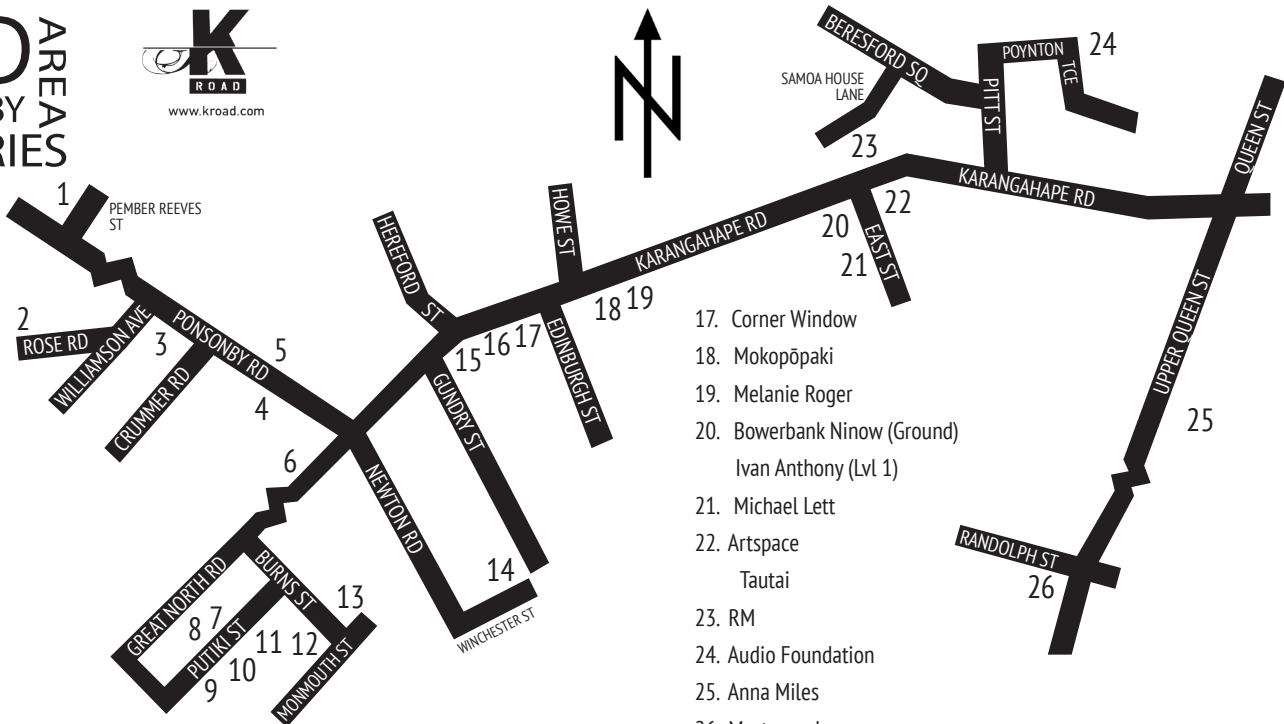

Karanga hape  
\*  
**K\*ROAD**  
AND PONSONBY  
ARE THE  
**ART GALLERIES**

Anna Miles	10/30 Upper Queen St	annamilesgallery.com
Artspace	300 K Rd	artspace.org.nz
Audio Foundation	4 Poynton Tce (basement)	audiofoundation.org.nz
Black Asterisk	10 Ponsonby Rd	blackasterisk.co.nz
Bowerbank Ninow	312 K Road	bowerbankninow.com
Corner Window Gallery	478 K Road	
Endemic World	62 Ponsonby Rd	endemicworld.com
Fox Jensen McCrory	10 Putiki St	jensengallery.com
FHE Galleries	221 Ponsonby Rd	fhegalleries.com
Haus of Flox	13 Great North Rd	flox.co.nz
Hopkinson Mossman	Lvl 1, 19 Putiki St	hopkinsonmossman.com
Ivan Anthony	Lvl 1 / 312 K Road	ivananthony.com
Masterworks	71 Upper Queen St	masterworksgallery.co.nz
Michael Lett	312 K Road	michaellett.com
Melanie Roger	444 K Road	melanierogergallery.com
Mokopōpaki	454 K Road	mokopopaki.co.nz
Monmouth Glass	36a Monmouth St	monmouthglasstudio.com
Objectspace	13 Rose Road	objectspace.org.nz
OREXART	Lvl 1 / 15 Putiki St	orexart.co.nz
RM	3 Samoa House Ln	rm.org.nz
Starkwhite	510 K Road	starkwhite.co.nz
Studio One Toi Tū	1 Ponsonby Rd	studioone.org.nz
Tautai	300 K Road	tautai.org
Tim Melville	4 Winchester St	timmelville.com
Toi Ora	6 Putiki St	toiora.org.nz
Tūr	486 K Road	turstudio.com
Two Rooms	16 Putiki St	tworooms.co.nz
Whitespace	20 Monmouth St	whitespace.co.nz

\*Karangahape

# K\* ROAD AREA AND PONSONBY ART GALLERIES

1. FHE Galleries
2. Objectspace
3. Endemic World
4. Black Asterisk
5. Studio One
6. Haus of Flox
7. OREXART
8. Hopkinson Mossman
9. Two Rooms
10. Fox Jensen McCrory
11. Toi Ora
12. Whitespace
13. Monmouth Glass
14. Tim Melville
15. Starkwhite
16. Tür

17. Corner Window
18. Mokopōpaki
19. Melanie Roger
20. Bowerbank Ninow (Ground)  
Ivan Anthony (Lvl 1)
21. Michael Lett
22. Artspace  
Tautai
23. RM
24. Audio Foundation
25. Anna Miles
26. Masterworks